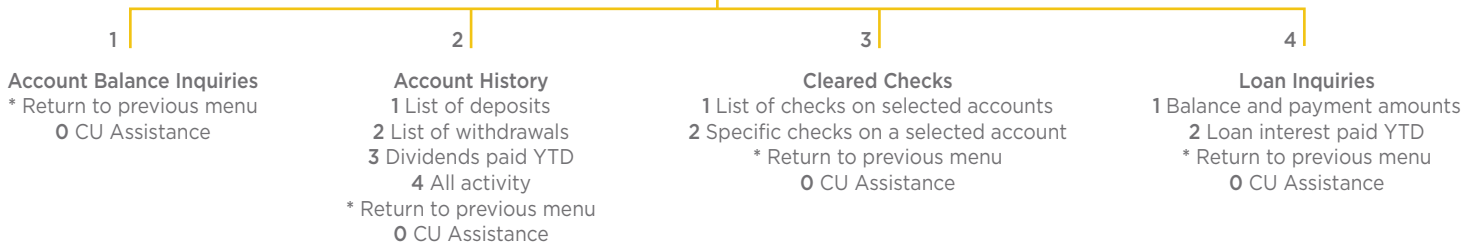

Dial 800.806.9465 Press '2' from the Main Menu

For Account and Loan Inquiries Press 1

For Payments, Transfers and Withdrawals Press 2

For Other Activities Press 3

Key Prompt Guide

- * Asterisk will always take you back to the previous menu
- 5 To disconnect from main menus
- 0 CU Assistance
- 1 Confirms transaction