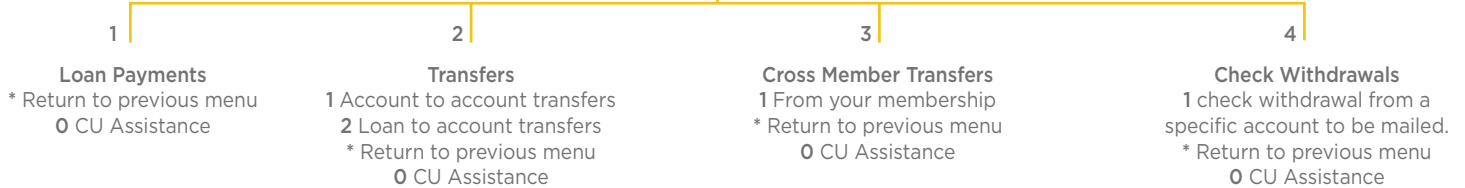

Dial 800.806.9465 Press '2' from the Main Menu

For Account and Loan Inquiries Press 1

For Payments, Transfers and Withdrawals Press 2

For Other Activities Press 3

Key Prompt Guide

- * Asterisk will always take you back to the previous menu
- 5 To disconnect from main menus
- 0 CU Assistance
- 1 Confirms transaction