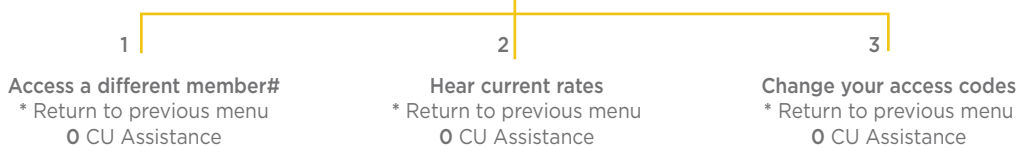

Dial 800.806.9465 Press '2' from the Main Menu

For Account and Loan Inquiries Press 1

For Payments, Transfers and Withdrawals Press 2

For Other Activities Press 3

Key Prompt Guide

- * Asterisk will always take you back to the previous menu
- 5 To disconnect from main menus
- 0 CU Assistance
- 1 Confirms transaction